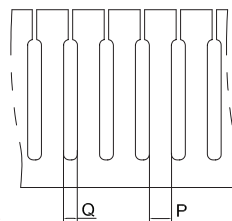

RCCN 日成HVDRT型环保阻燃线槽 Narrow Slot Wiring Duct

产品材质:采用低卤素硬质PVC料制成,环保无污染,不含铅等有毒物。
产品认证:美国UL:E306674 欧洲CE 欧洲环保RoHS,REACH,铁道阻燃低烟。
防火等级:UL94V-0,低烟微卤,遇火不燃烧,防火性及绝缘性特佳。
产品构造:由槽底及槽盖组成,底槽两侧设有出线孔。
颜色:灰色.白色.蓝色.黑色(可定制其它颜色,有起订量要求)
工作温度:静态-40°C持续高温至65°C,短时间可达85°C。
使用方法:先将底槽固定,将所要配的线装入槽内,盖上槽盖即可。
产品特性:1.反扣式槽盖与槽体设计组合后绝不脱落,且接合面平滑,不割伤手及擦损附近配线。
2.配线槽65°C内不易断裂,变形,变色,装配省时便利。
3.出线孔低、组合容易、拆卸简单、易于配线。

更多选择:量大可按需求生产所需规格或定制长度.例:HVDR8080T(L=1.7M)
Wide slot/finger design provides greater sidewall rigidity and can be used with a wide range of wire bundle sizes.
Certificates:UL:E306674 CE:EN50085 RoHS,REACH. Made of rigid PVC
Work temperature:-40 °c to 65 °c
UL94 Flammability Rating of V-0
Provided with mounting holes
Available color:gray.white.blue.black and other special colors
Special length come with MOQ request

推荐:灰色为常规库存产品,其它颜色有起订量要求。
Comment : gray is the common color, other color need more MOQ

本系列HVDRT为直孔,孔5齿8,孔无分隔齿设计。
本系列16/20/33/35/45/65/75高为非标产品。
This series is HVDRT,without butterfly design,slot 5,finger 8,
16/20/33/35/45/65/75,they are not standard products

大小孔型号/Eu hole size : VDR4060F/614

单位/Unit:mm