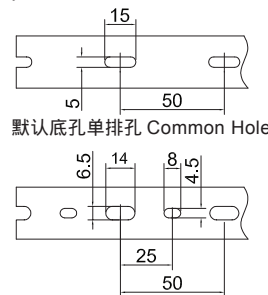

样式: 16mm-72mm宽
Style : Width from 16mm to 72mm

默认底孔单排孔 Common Hole