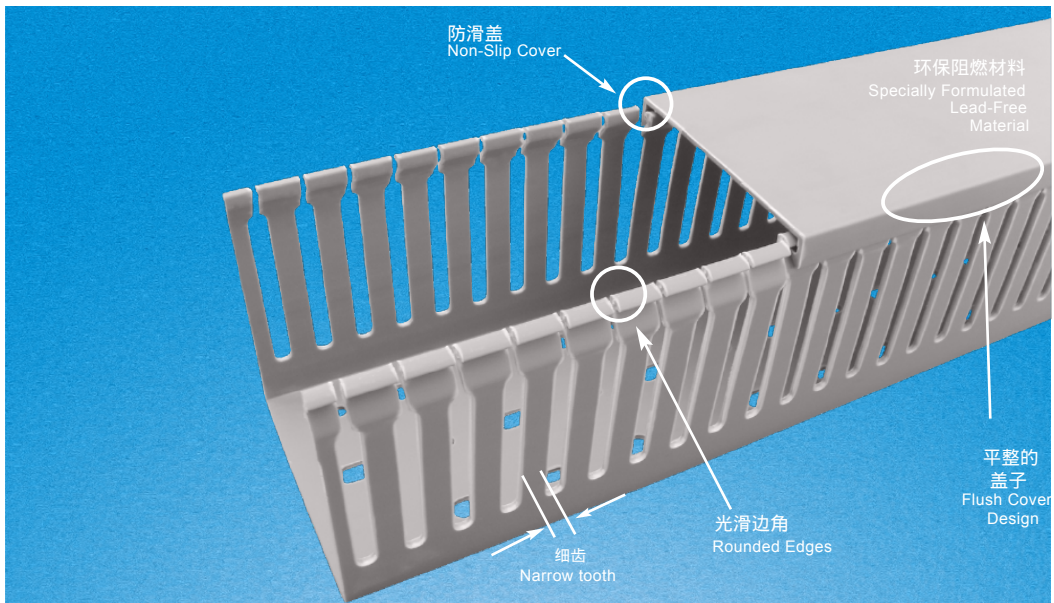

RCCN 日成HVDRT型环保阻燃线槽 Narrow Slot Wiring Duct

特点/Features	优点/Advantages	益处/Benefits
细的齿和细的孔 Narrow finger and slot design	较近的电器接线空间满足高密度排线 Allows further fanning of wires for neater wire	允许更多的排线,使布线效果整体美观 Management in high-density control panels
环保阻燃材料 RoHS approved Environment-friendly Material	符合欧盟ROHS环保测试, 符合美国UL94V-0,良好的阻燃性 Approved by EU RoHS, Compliant with US UL 94V-0, good inflaming	环保不含有铅的PVC 不会对人体健康构成危害,材料良好阻燃性, 使明火自熄,在着火的情况下,保证安全 Eliminates health concerns associated with PVC that contains lead
光滑的边角 Smooth rounded edges	齿的顶端和孔的边缘光滑 Smooth edges in duct slots and at top of duct fingers	防止电线和手被毛刺割伤 Protects hands and wiring/cablings from abrasion
防滑盖 (non-slip liner inside duct covers)	安装时不容易滑盖 Will not slide easily when installed on duct base	防运输振动导致滑盖 防线槽垂直安装时滑盖 Cover stays in place during shipment, vibration and when in a vertical orientation, eliminating rework
平整的盖子设计 Flush cover design Greater capacity than traditional duct designs	比传统的设计有更大的空间 盖子与槽体齐平 Cover sits flush with sidewall	比老款装相同数量的电线表面更平整美观 Can potentially use a smaller size wiring duct for same number of wires Provides a neat and finished appearance
冲孔断面/Slot smooth	冲孔后齿的表面平整光滑 Smooth edge after punching	不用修毛刺,节省时间 No need to get offer abrasion, save time
四种颜色可选 Four different colors	可用于不同场合的安装要求。 Suitable to different environments using	项目对颜色有要求时选择范围更加的广泛更快的满足终端用户的需求。 Can meet different customers' request in different project
通过多项认证 Approved by many certificates	美国UL,加拿大CULUS, 欧盟CE ,ROHS,REACH 铁道部机车阻燃低烟认证。 America UL, Canada CULUS, Europe CE ,ROHS, REACH Flamility and low smoking certificate	满足项目应用零配件需要提供产品认证,确保产品在世界各地均可放心使用 Can provide related certificates of the projects or parts need