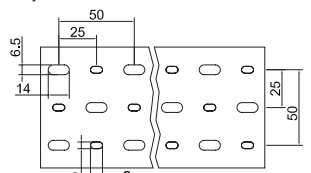

**更多选择:量大可按需求生产所需规格或定制长度.例:HVDR8080T(L=1.7M)**  
 Wide slot/finger design provides greater sidewall rigidity and can be used with a wide range of wire bundle sizes.  
 Certificates:UL:E306674 CE:EN50085 RoHS,REACH. Made of rigid PVC  
 Work temperature:-40 °c to 65 °c  
 UL94 Flammability Rating of V-0  
 Provided with mounting holes  
 Available color:gray.white.blue.black and other special colors  
**Special length come with MOQ request**

150宽为5排底孔  
 150 width with 5 lines holes

本系列HVDRT为直孔,孔5齿8,孔无分隔齿设计。  
 本系列16/20/33/35/45/65/75高为非标产品。  
 This series is HVDRT,without butterfly design,slot 5,finger 8,  
 16/20/33/35/45/65/75,they are not standard products